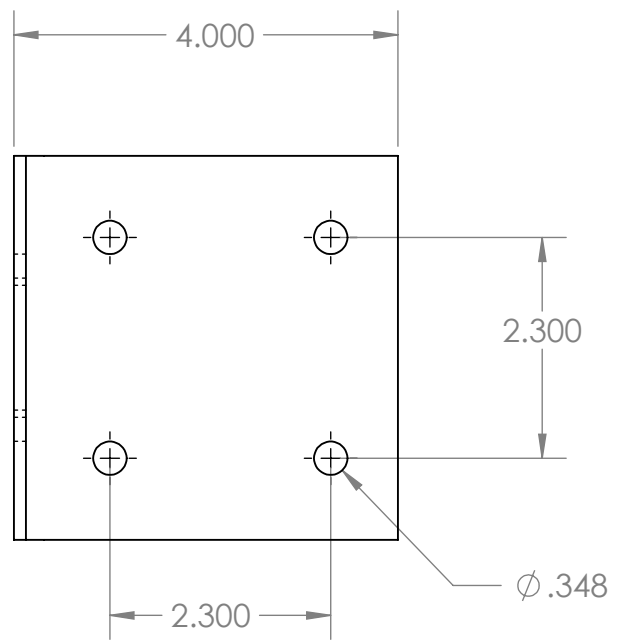

8 7 6 5 4 3 2 1

D
C
B
A

D
C
B
A

NavtechGPS
 +1-703-256-8900 or 800-628-0885
 info@NavtechGPS.com
 www.NavtechGPS.com

UNLESS OTHERWISE SPECIFIED:		NAME	DATE
DIMENSIONS ARE IN INCHES		DRAWN	DMA 9/18/2018
TOLERANCES:		CHECKED	
FRACTIONAL $\pm 1/16$		ENG APPR.	
ANGULAR: MACH $\pm .25^\circ$ BEND $\pm 1^\circ$		MFG APPR.	
ONE PLACE DECIMAL $\pm .100$		Q.A.	
TWO PLACE DECIMAL $\pm .020$		COMMENTS:	
THREE PLACE DECIMAL $\pm .010$			
INTERPRET GEOMETRIC TOLERANCING PER:			
MATERIAL			
.125 5052			
FINISH			
POWDER-COAT WH11			
DO NOT SCALE DRAWING			
TITLE: PCTEL, .125 X 4 X 4			
SIZE	DWG. NO.	REV	
B	ANTENNA MOUNT .125 THICK -		
SCALE: NTS	WEIGHT: 0.13	SHEET 1 OF 1	