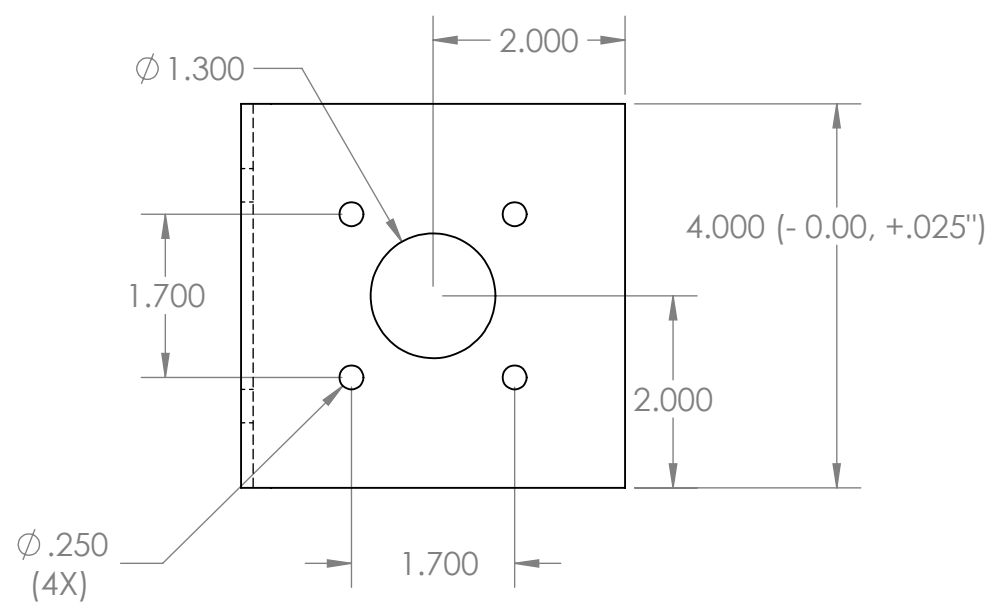

8 7 6 5 4 3 2 1

D
C
B
A

D
C
B
A

NavtechGPS
 +1-703-256-8900 or 800-628-0885
 info@NavtechGPS.com
 www.NavtechGPS.com

UNLESS OTHERWISE SPECIFIED:		NAME	DATE
DIMENSIONS ARE IN INCHES		DRAWN	DMA 9/18/2018
TOLERANCES:		CHECKED	
FRACTIONAL $\pm 1/16$		ENG APPR.	
ANGULAR: MACH $\pm .25^\circ$ BEND $\pm 1^\circ$		MFG APPR.	
ONE PLACE DECIMAL $\pm .100$		Q.A.	
TWO PLACE DECIMAL $\pm .020$		COMMENTS:	
THREE PLACE DECIMAL $\pm .010$			
INTERPRET GEOMETRIC TOLERANCING PER:			
MATERIAL			
.125 5052			
FINISH			
POWDER-COAT WH11			
DO NOT SCALE DRAWING			
TITLE: PCTEL, .125 X 4 X 4			
SIZE	DWG. NO.	REV	
B	ANTENNA MOUNT .125 THICK -		
SCALE: NTS	WEIGHT: 0.13	SHEET 1 OF 1	