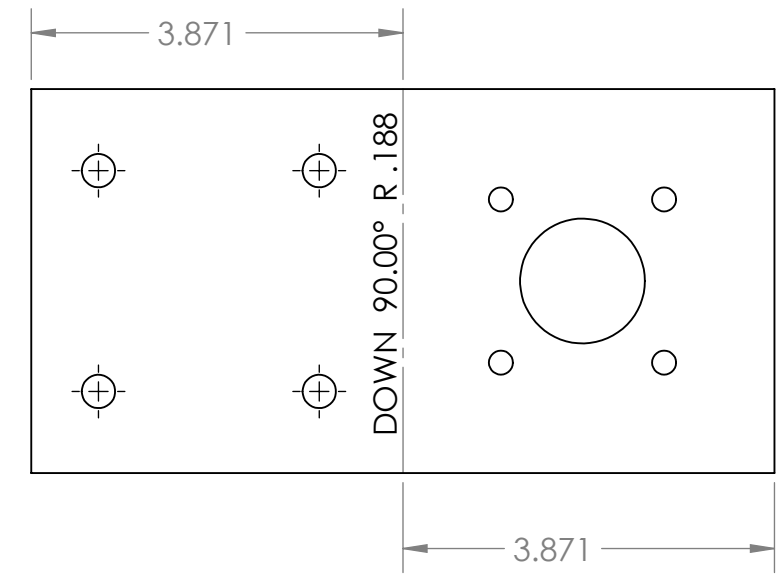

8 7 6 5 4 3 2 1

D
C
B
A

D
C
B
A

NavtechGPS
 +1-703-256-8900 or 800-628-0885
 info@NavtechGPS.com
 www.NavtechGPS.com

UNLESS OTHERWISE SPECIFIED:		NAME	DATE
DIMENSIONS ARE IN INCHES		DRAWN	DMA 9/18/2018
TOLERANCES:		CHECKED	
FRACTIONAL $\pm 1/16$		ENG APPR.	
ANGULAR: MACH $\pm .25^\circ$ BEND $\pm 1^\circ$		MFG APPR.	
ONE PLACE DECIMAL $\pm .100$		Q.A.	
TWO PLACE DECIMAL $\pm .020$		COMMENTS:	
THREE PLACE DECIMAL $\pm .010$			
INTERPRET GEOMETRIC TOLERANCING PER:			
MATERIAL			
.125 5052			
FINISH			
POWDER-COAT WH11			
DO NOT SCALE DRAWING			
TITLE: PCTEL, .125 X 4 X 4			
SIZE	DWG. NO.	REV	
B	ANTENNA MOUNT .125 THICK -		
SCALE: NTS	WEIGHT: 0.13	SHEET 1 OF 1	

8 7 6 5 4 3 2 1